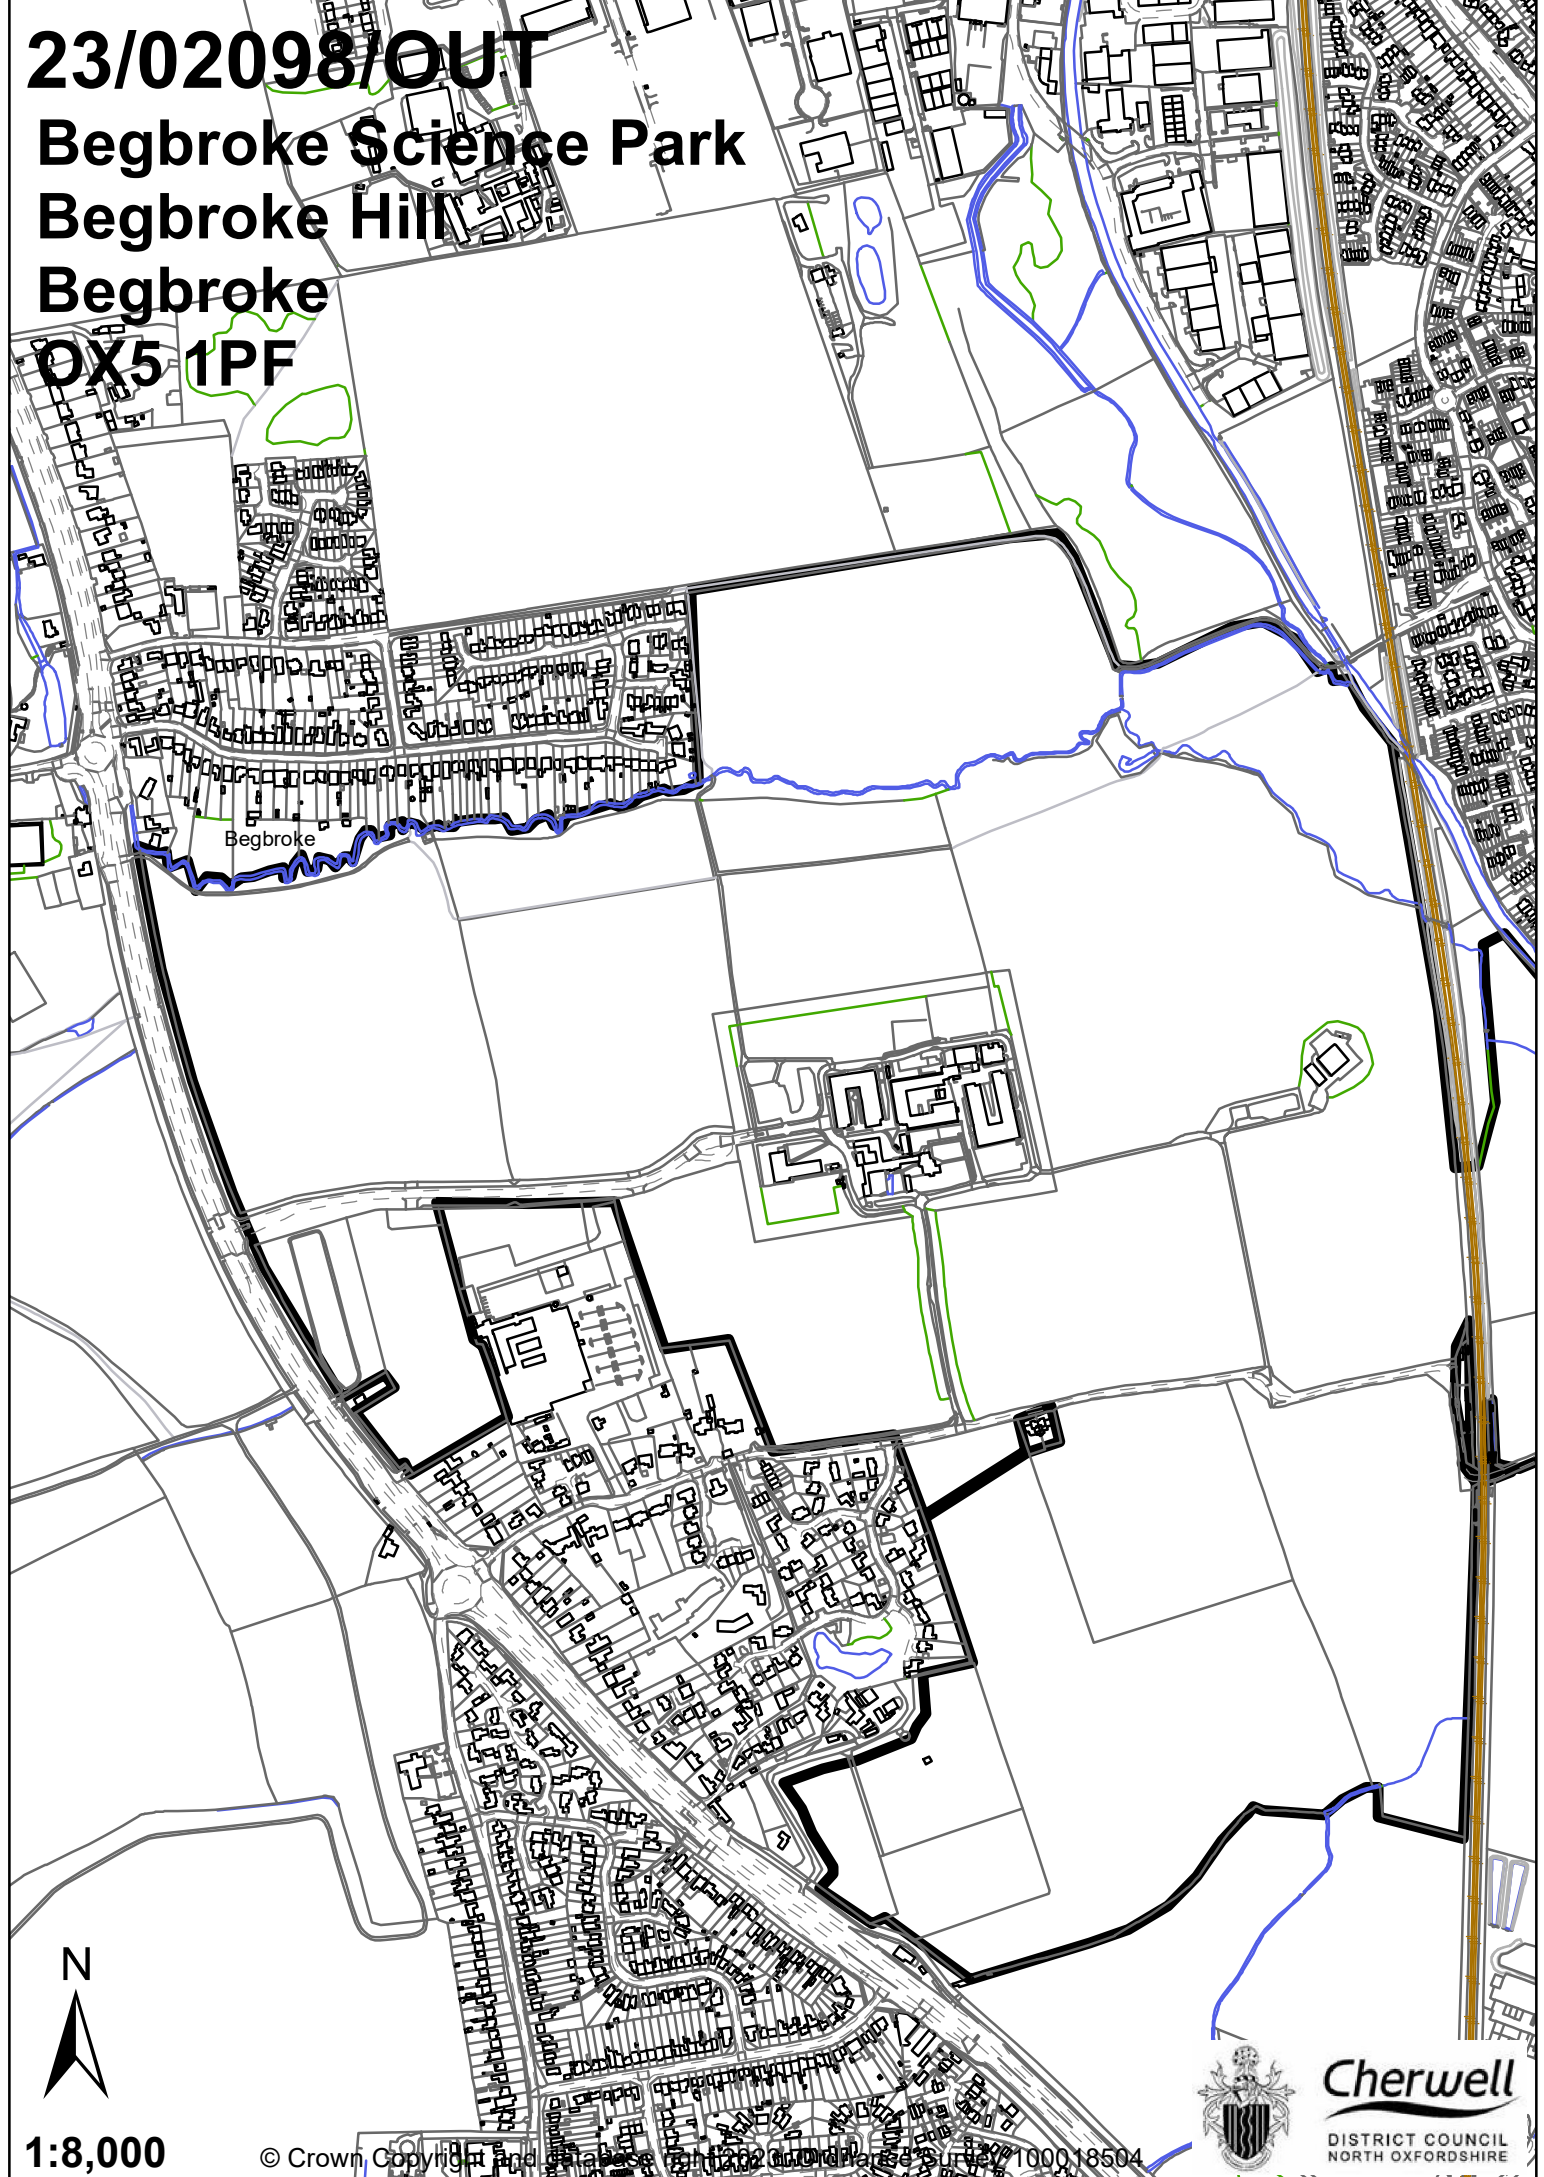

23/02098/OUT

Begbroke Science Park

Begbroke Hill

Begbroke

OX5 1PF

Begbroke

1:8,000

© Crown Copyright and Ordnance Survey 2010. All rights reserved. 100018504

Cherwell

DISTRICT COUNCIL
NORTH OXFORDSHIRE